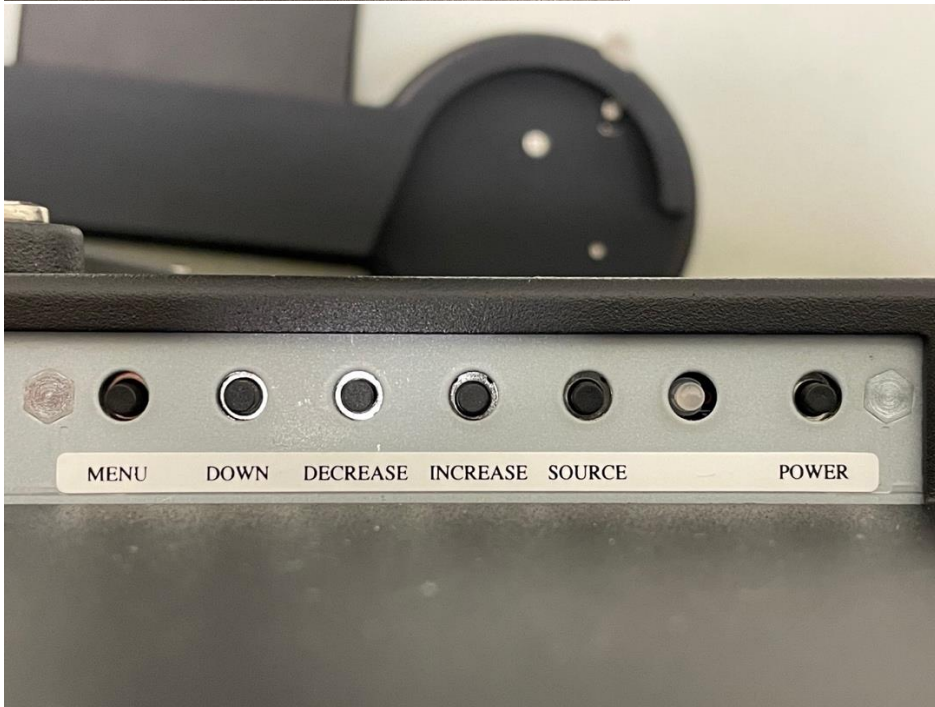

E3 System Setup Guide