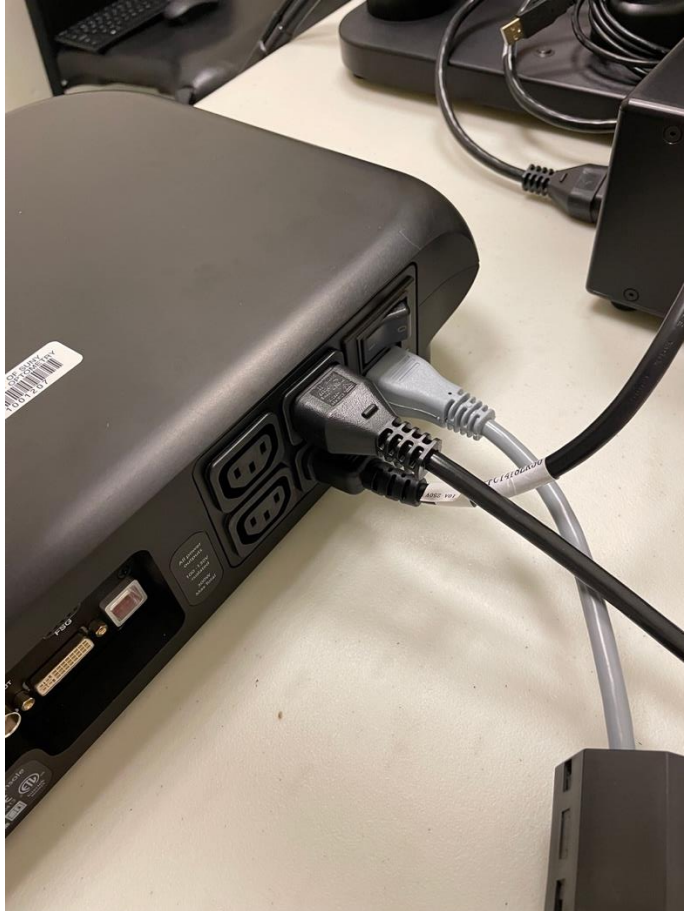

E3 System Setup Guide