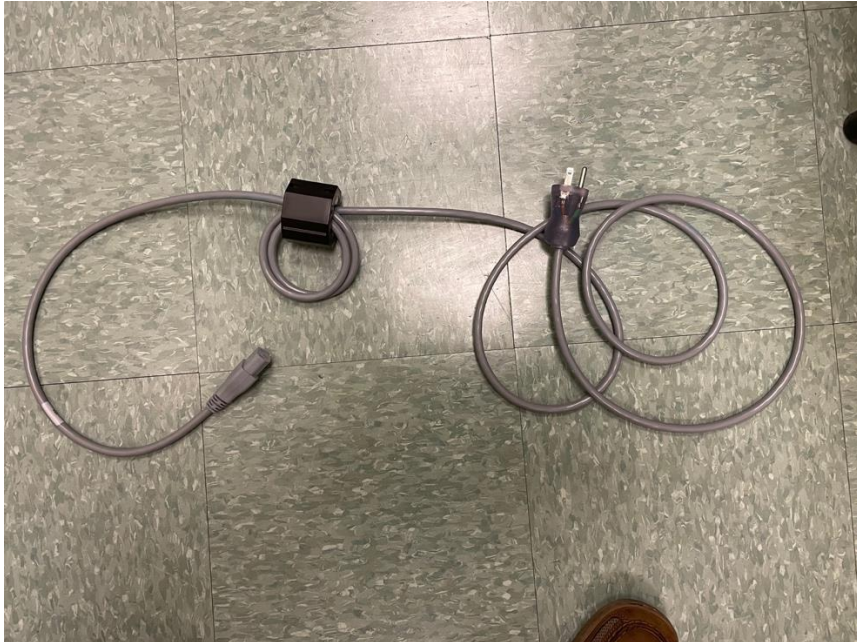

E3 System Setup Guide

US: Diagnosys LLC; 55 Technology Drive, Suite 100, Lowell, MA 01851; 978-458-1600; sales@diagnosysllc.com
EU: Diagnosys Vision Ltd; Office 117, DOC Building, Balheary Road, Swords, Dublin, K67 E5A0, Ireland; +44 (0) 1223 520699; mail@diagnosysvision.com
UK: Diagnosys UK Ltd; 5 Trust Court, Chivers Way, Vision Park Histon, Cambridge, CB24 9PW, UK; +44 (0) 1223 520699; mail@diagnosysuk.co.uk
www.diagnosysllc.com