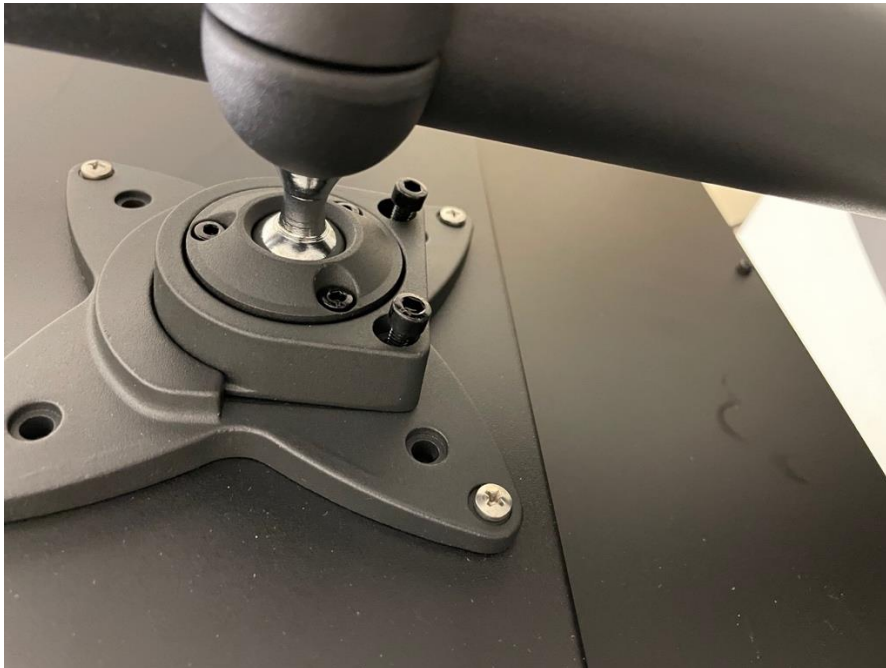

E3 System Setup Guide