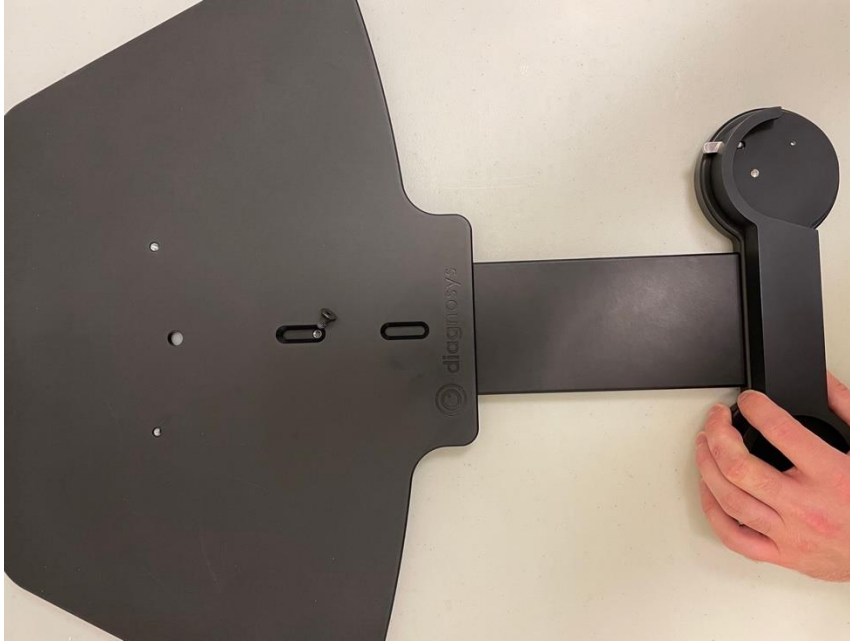

E3 System Setup Guide

Tools included in Accessory Kit:

- Rounded hex wrench multi tool
- Hex wrench multi tool
- Screwdriver with Phillip's and flathead double sided bits

Warning: Parts of this unit weigh as much as 25lbs (12kg). Think before lifting/ handling equipment. Adopt a stable posture to maintain balance evenly distributed between both legs. Get a good hold on the parcel and keep it close to the body when carrying. Maintain straight posture and refrain from twisting and bending while carrying the load.

E3 System Setup Guide

E3 System Assembly

E3 system with computer, D300 Amplifier, shown below

E3 System Setup Guide

E3 System Setup Guide

E3 System Setup Guide

E3 System Setup Guide

E3 System Setup Guide