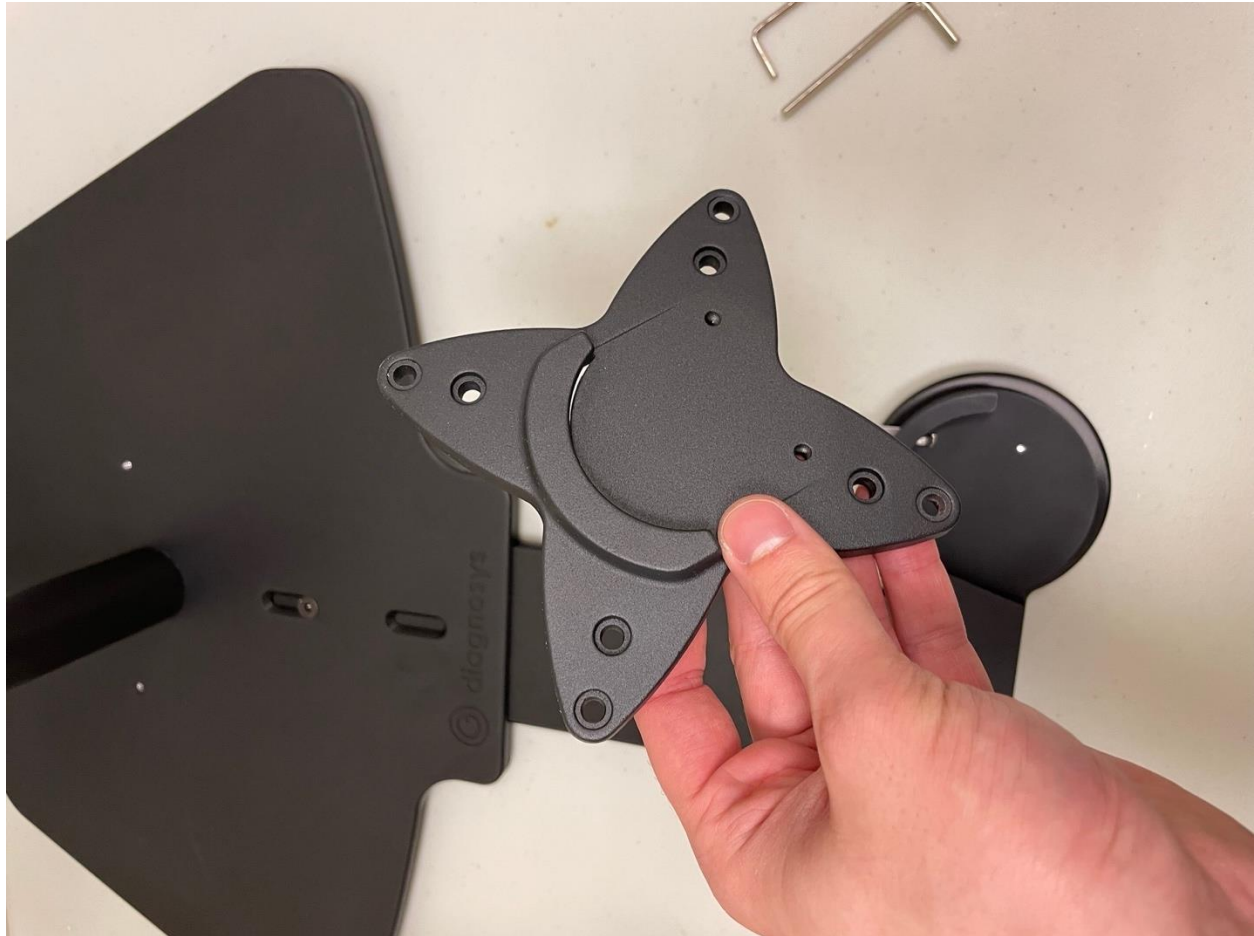

E3 System Setup Guide

US: Diagnosys LLC; 55 Technology Drive, Suite 100, Lowell, MA 01851; 978-458-1600; sales@diagnosysllc.com
EU: Diagnosys Vision Ltd; Office 117, DOC Building, Balheary Road, Swords, Dublin, K67 E5A0, Ireland; +44 (0) 1223 520699; mail@diagnosysvision.com
UK: Diagnosys UK Ltd; 5 Trust Court, Chivers Way, Vision Park Histon, Cambridge, CB24 9PW, UK; +44 (0) 1223 520699; mail@diagnosysuk.co.uk
www.diagnosysllc.com