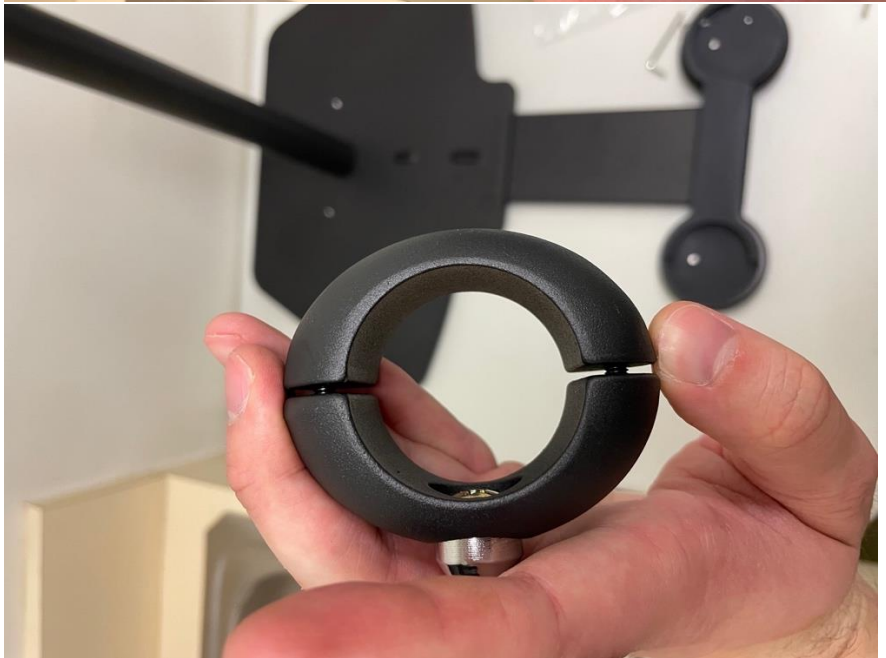

E3 System Setup Guide

Tools included in Accessory Kit:

- Rounded hex wrench multi tool
- Hex wrench multi tool
- Screwdriver with Phillip's and flathead double sided bits

Warning: Parts of this unit weigh as much as 25lbs (12kg). Think before lifting/ handling equipment. Adopt a stable posture to maintain balance evenly distributed between both legs. Get a good hold on the parcel and keep it close to the body when carrying. Maintain straight posture and refrain from twisting and bending while carrying the load.

E3 System Setup Guide

E3 System Assembly

E3 system with computer, D300 Amplifier, shown below

E3 System Setup Guide

E3 System Setup Guide

E3 System Setup Guide

E3 System Setup Guide

E3 System Setup Guide